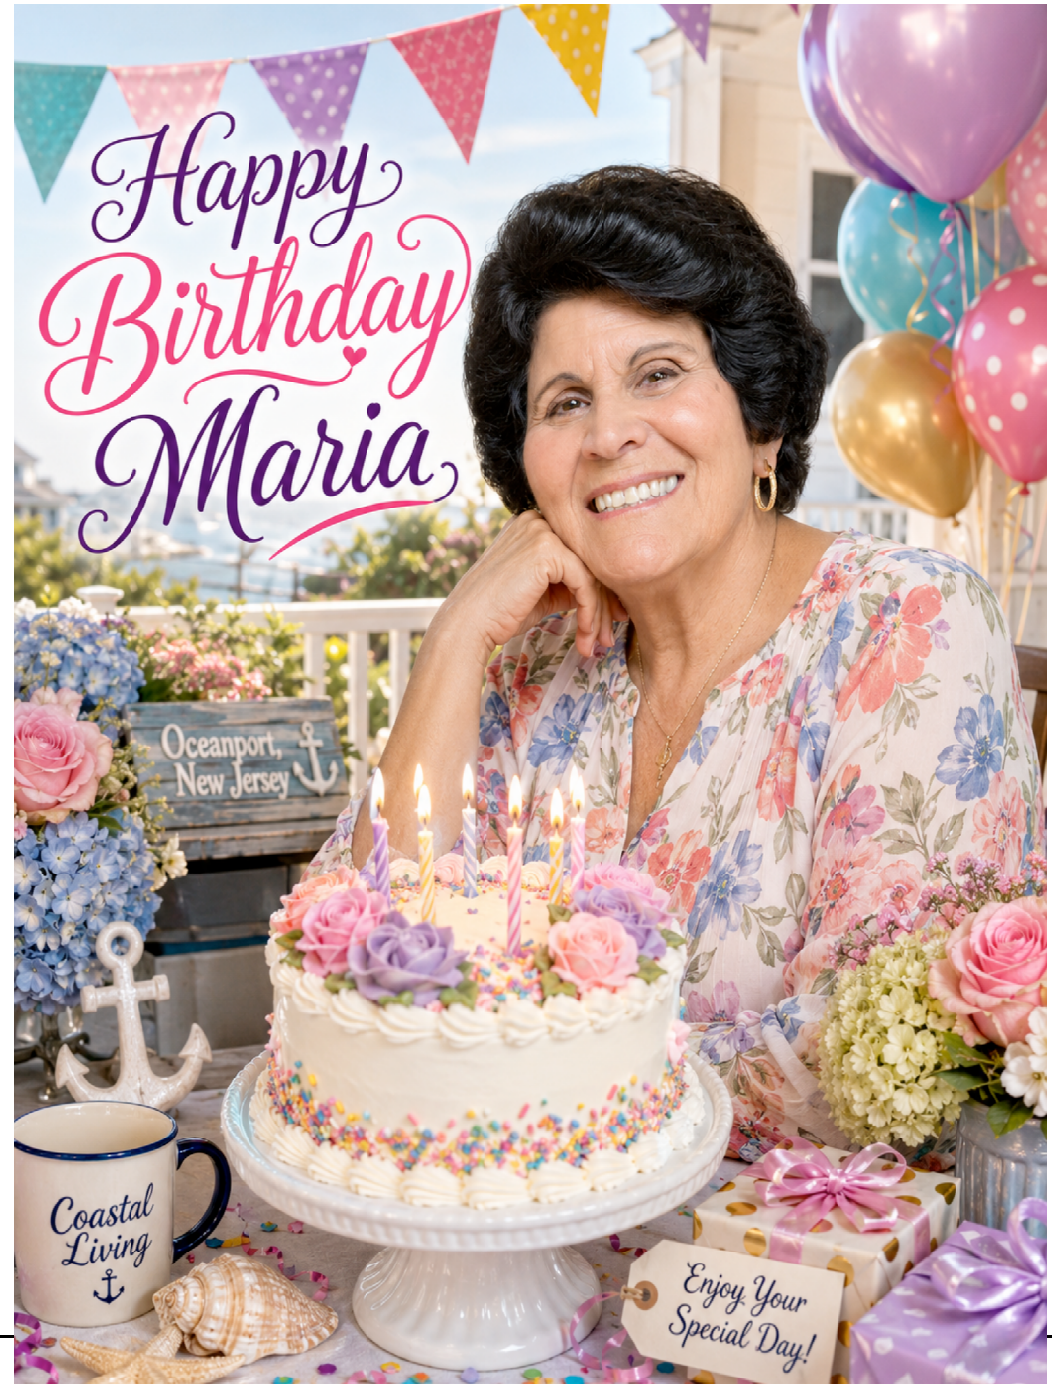

Inscription: "Maria, you're a shore thing!"

www.greetlee.com

6000053499

PRODUCT MADE OF RECYCLED PAPER:
minimum 20% post-consumer fiber

U.S.A. 8.29
Canada 9.29

© GREETLEE LICENSING, INC.
GREETLEE CARDS, INC.
PHOENIX, AZ 85002
JACKSON, NJ 08527
MADE IN U.S.A.

Maria, you're a shore thing!